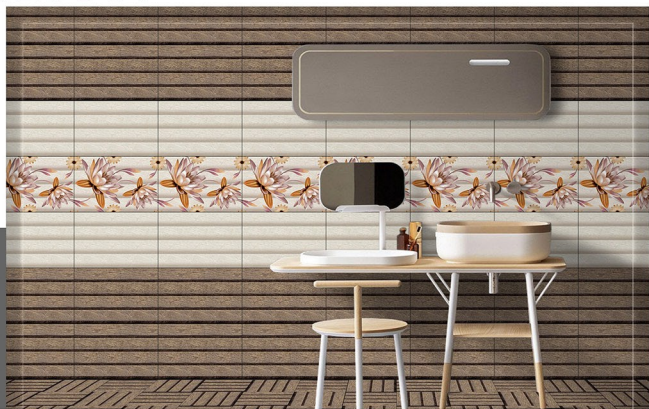

Exclusive Digital Wall Tiles

MIDAS

LT

HL-1

DK

300X450MM
GLOSSY

Exclusive Digital Wall Tiles

NICCIA