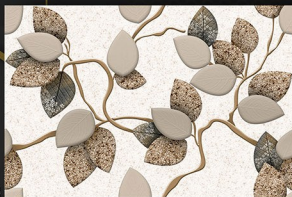

300x450 mm

Glossy Finish

2020

LT

HL-2

DK