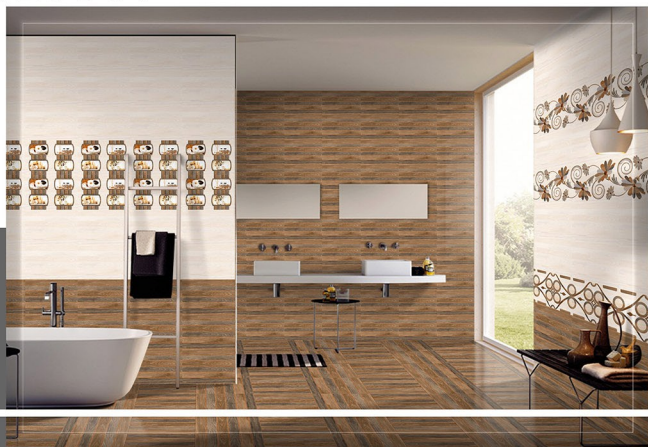

300X450MM
GLOSSY

Exclusive Digital Wall Tiles

2016