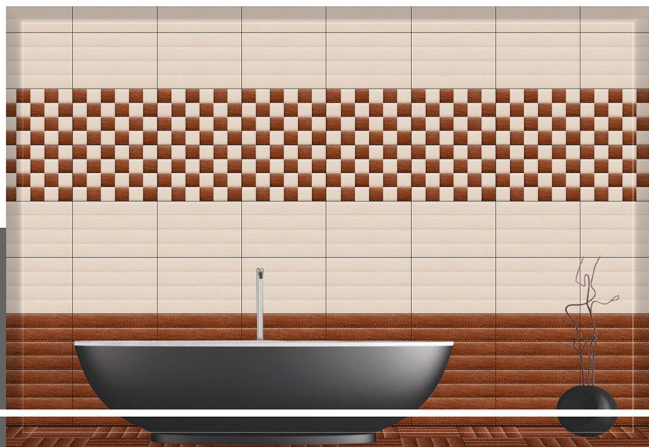

300X450MM

GLOSSY

Exclusive Digital Wall Tiles

LINIA