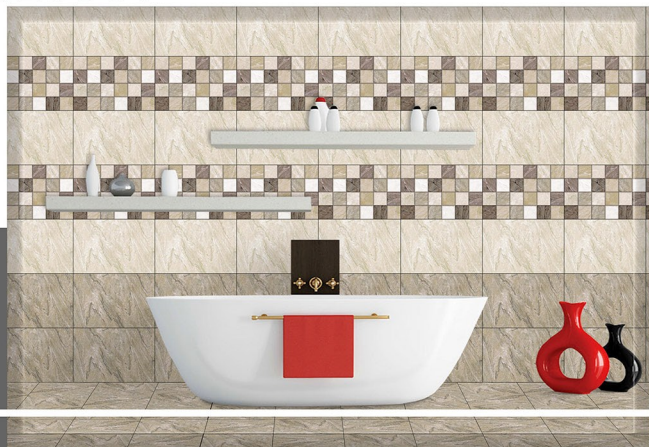

300X450MM
GLOSSY

Exclusive Digital Wall Tiles

MARFIL