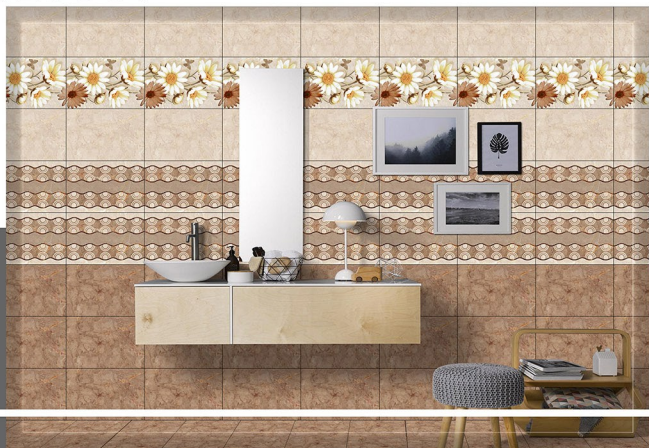

300X450MM
GLOSSY

Exclusive Digital Wall Tiles

PRESTIGE

HL-2

HL-1

LT

300X450MM
GLOSSY

Exclusive Digital Wall Tiles