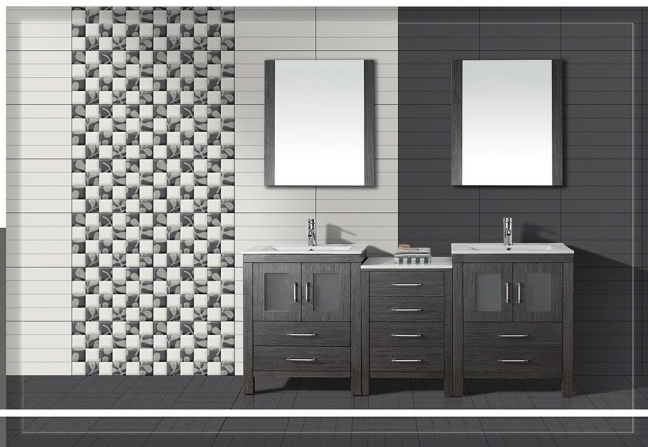

LT

HL-1

LT

300X450MM
GLOSSY

Exclusive Digital Wall Tiles

WALNUT

HL-3

LT